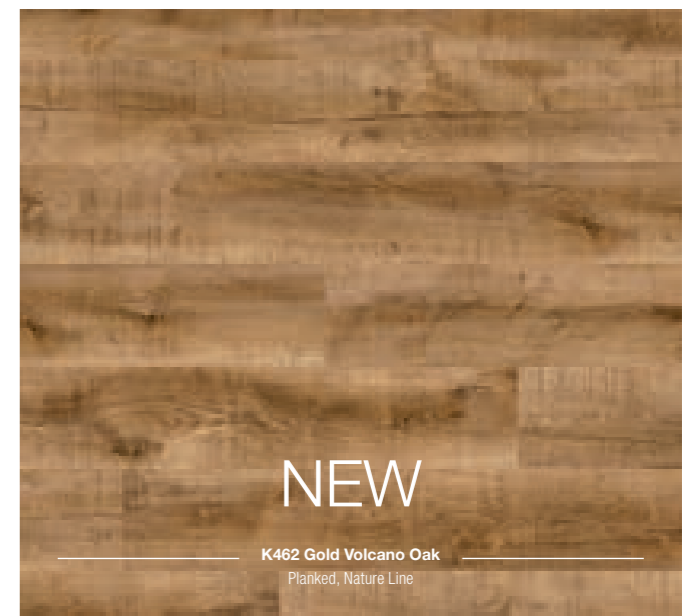

K462 Gold Volcano Oak
Planked, Nature Line

AC4, Class 32, 1285 x 192 x 8 mm

K396 Skydive Oak
Planked, Nature Line

4282 Reykjavik Oak
Planked, Nature Line

NEW IN COLLECTION

K406 Eurus Oak
Planked, Nature Line

NEW

K470 Natural Cashmere Oak
Planked, Grained Timber

8072 Nostalgia Oak
Planked, Rustic Finish

NEW

K462 Gold Volcano Oak
Planked, Nature Line

CASTELLO

K395 Tornado Oak

AC4, Class 32, 1285 x 192 x 8 mm