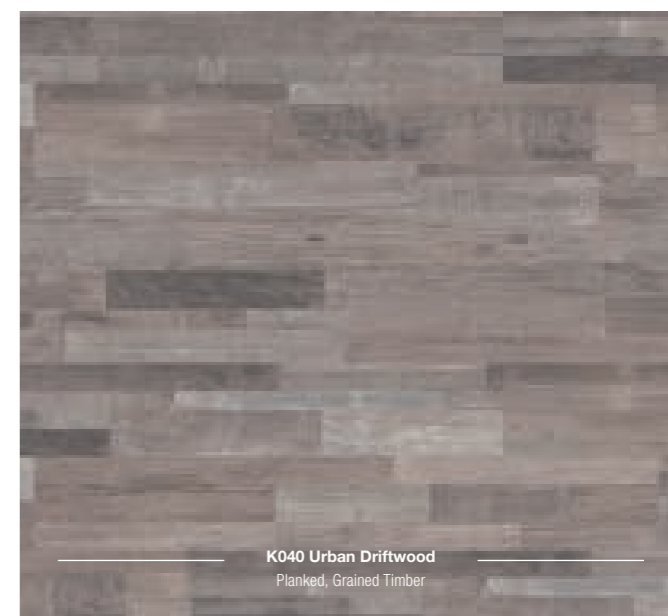

K039 Silverside Driftwood
Planked, Grained Timber

K040 Urban Driftwood
Planked, Grained Timber