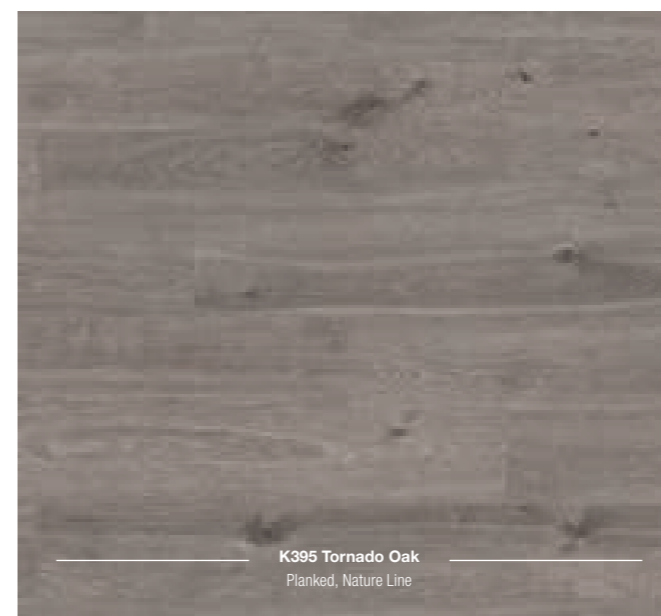

5529 Oregon
Planked, Nature Line

K395 Tornado Oak
Planked, Nature Line