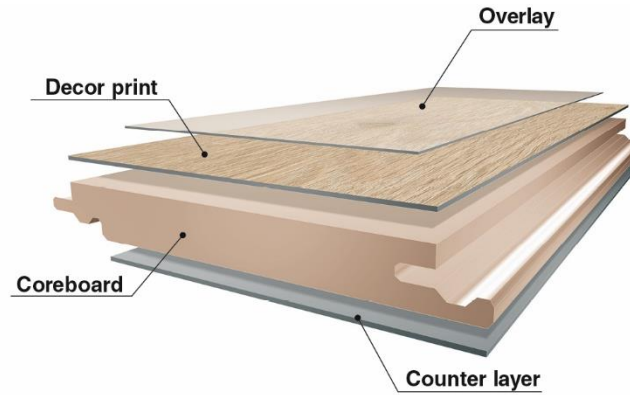

KronoOriginal® Innovation

Features

*1 Tested germs: Staphylococcus aureus

*2 May contain traces of PVC from f.e. packaging

*3 MORE! boards are CO₂ neutral, because the production process of transforming a tree into MORE! boards emits less CO₂ than the tree itself has stored

HERRINGBONE

Plank size: 24.80" x 4.96"
(630 x 126 x 8 mm)

- Ratio 1:5
- Class 32/AC5
- V-groove
- 1clic 2go pure+
- Authentic embossed
- Anti-Slip class (R9, R10)