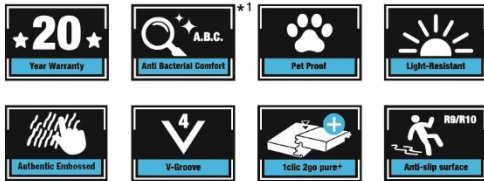

KronoOriginal® Innovation

Features

*1 Tested germs: Staphylococcus aureus

*2 May contain traces of PVC from f.e. packaging

*3 MORE! boards are CO₂ neutral, because the production process of transforming a tree into MORE! boards emits less CO₂ than the tree itself has stored

HERRINGBONE

Plank size: 24.80" x 4.96"
(630 x 126 x 8 mm)

- Ratio 1:5
- Class 32/AC5
- V-groove
- 1clic 2go pure+
- Authentic embossed
- Anti-Slip class (R9, R10)