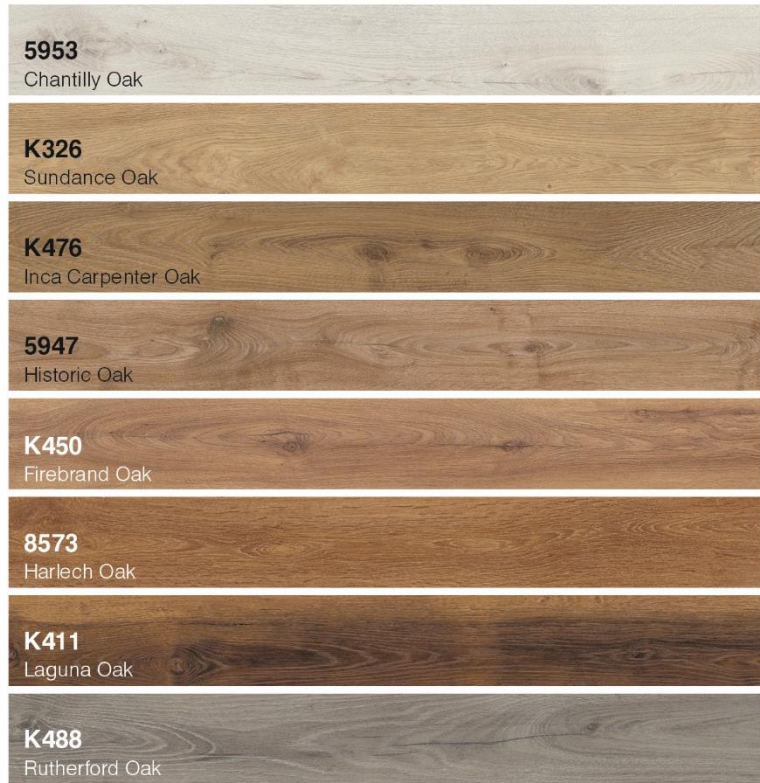

KronoOriginal® Innovation

Features

*1 Tested germs: Staphylococcus aureus

*2 May contain traces of PVC from f.e. packaging

*3 MORE! boards are CO₂ neutral, because the production process of transforming a tree into MORE! boards emits less CO₂ than the tree itself has stored

HERRINGBONE

Plank size: 24.80" x 4.96"
(630 x 126 x 8 mm)

- Ratio 1:5
- Class 32/AC5
- V-groove
- 1clic 2go pure+
- Authentic embossed
- Anti-Slip class (R9, R10)